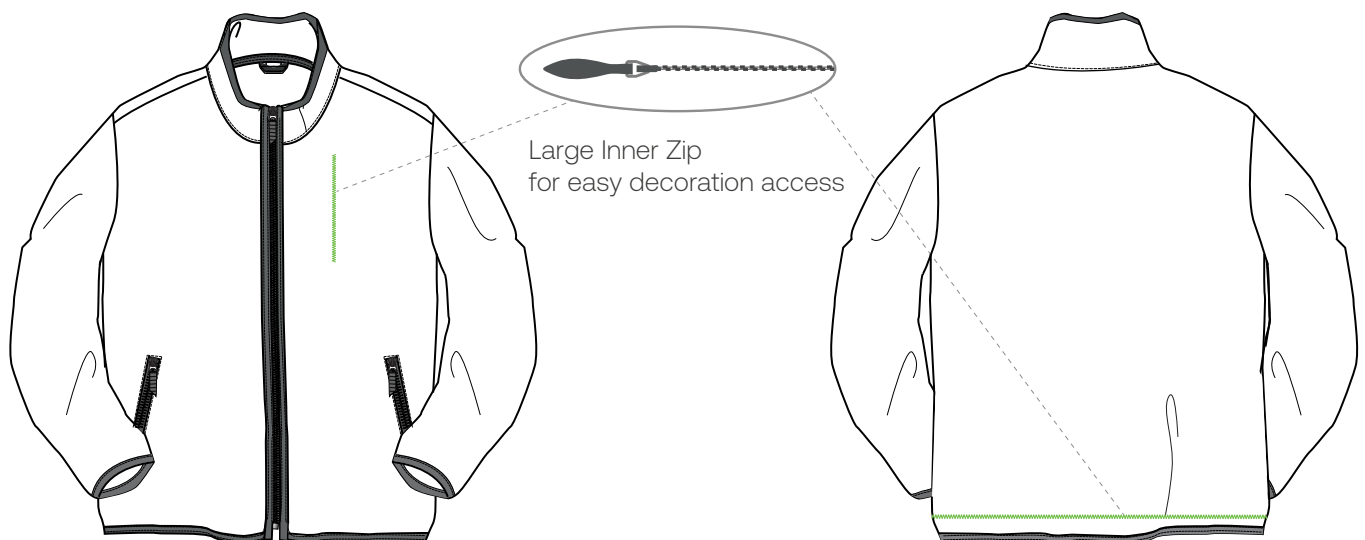

Outsider STJU883

Composition

Shell - 100% recycled polyester
Lining - 100% recycled polyester

Printing guide

Screen print	○○○	Not applicable
Discharge	○○○	Not applicable
Transfer -DTF, Flock, Flex, Screen Transfer, ...	○○○	Not applicable
Direct To Garment	○○○	Not applicable
Embroidery	●●●	Direct embroidery, stitched patch, loop labels...
Sublimation	○○○	Not applicable

→ [More information on our website](#)

STANLEY/STELLA