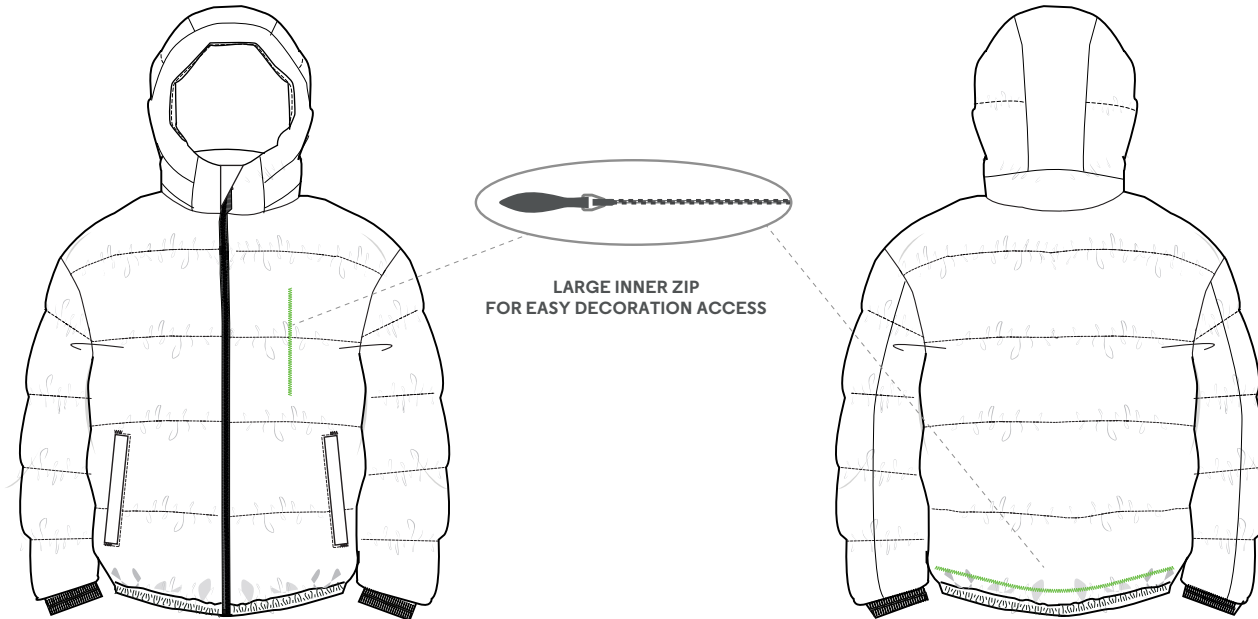

# PUFFER AOP

100% Recycled Polyester

<b>SCREEN PRINT</b>	✘	<b>NEED SPECIAL INKS AND ADDITIVES FOR LOW CURING TEMPERATURE</b>
<b>TRANSFER</b> DTF, FLOCK, SCREEN	✔	<b>MAX 130°C / 2-3 BARS / BAKING PAPER ANTI-MIGRATION LAYER RECOMMENDED USE TYPE OF GLUE ADEQUATE FOR PRESS T° STEAM AFTER PRESS TO LIMIT SHINY MARKS</b>
<b>D.T.G.</b>	✘	<b>INSTEAD USE TRANSFER ( FOLLOW TRANSFER RECOMMENDATIONS )</b>
<b>EMBROIDERY</b>	✔	<b>DIRECT EMBROIDERY, STITCHED PATCH, LOOP LABELS...</b>

**STANLEY/STELLA**