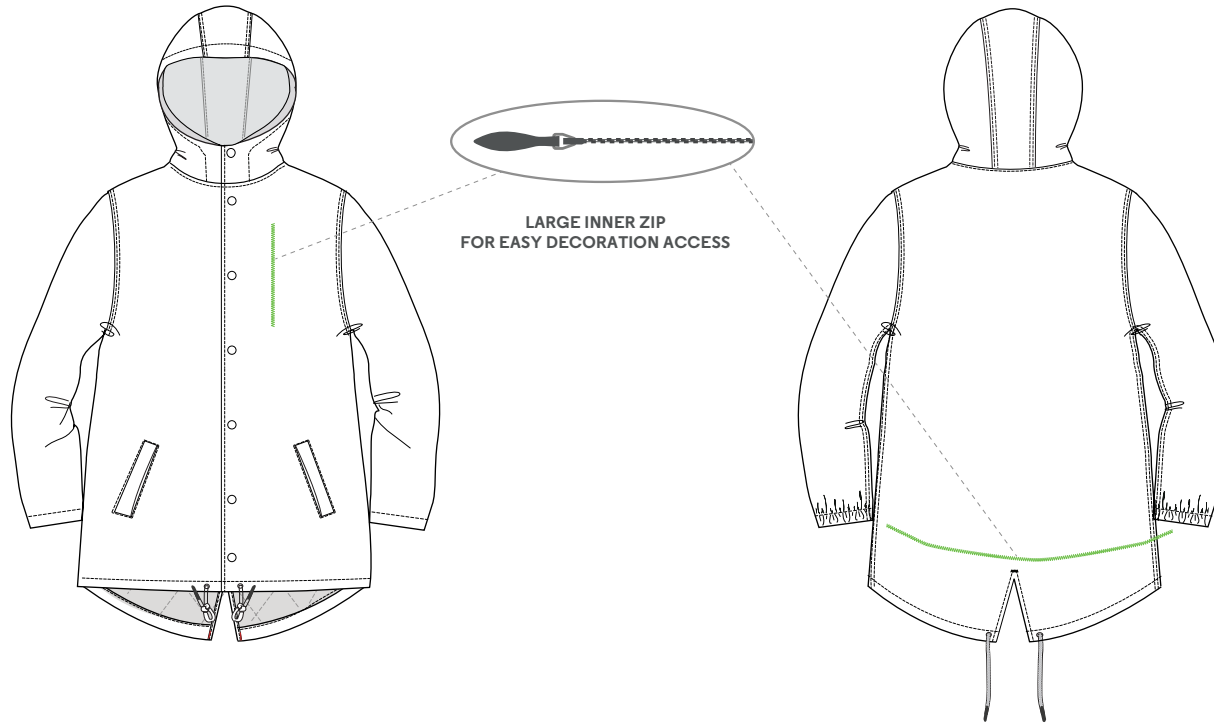

PADDED PARKER AOP

 100% Recycled Polyester

<p>SCREEN PRINT</p>	<p>✘</p>	<p>NEED SPECIAL INKS AND ADDITIVES FOR LOW CURING TEMPERATURE</p>
<p>TRANSFER DTF, FLOCK, SCREEN</p>	<p>✔</p>	<p>MAX 130°C / 2-3 BARS / BAKING PAPER ANTI-MIGRATION LAYER RECOMMENDED USE TYPE OF GLUE ADEQUATE FOR PRESS T° STEAM AFTER PRESS TO LIMIT SHINY MARKS</p>
<p>D.T.G.</p>	<p>✘</p>	<p>INSTEAD USE TRANSFER (FOLLOW TRANSFER RECOMMENDATIONS)</p>
<p>EMBROIDERY</p>	<p>✔</p>	<p>DIRECT EMBROIDERY, STITCHED PATCH, LOOP LABELS...</p>

STANLEY/STELLA