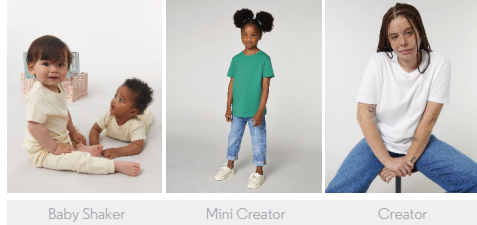

BABY T-SHIRTS  
**STTB918 - BABY CREATOR**

**The iconic babies' t-shirt**

Medium Fit

- Set-in sleeve
- 1x1 rib at neck collar
- Inside back neck tape in self fabric
- Shoulder placket with 1 snap in matching body colour and 1 hidden snap for easy dressing
- Sleeve hem and bottom hem with narrow double needle topstitch

Combo options

WHITES

COLORS

ESSENTIAL

HEATHERS

SPECIAL

HEATHERS

Shell : Single Jersey, 100% Cotton - Organic Ring Spun Combed, Fabric washed, 155 GSM