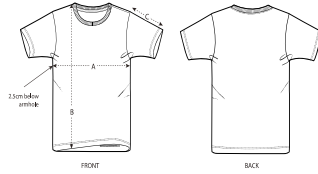

BABY T-SHIRTS  
**STTB918 - BABY CREATOR**

**The iconic babies' t-shirt**

Medium Fit

- Set-in sleeve
- 1x1 rib at neck collar
- Inside back neck tape in self fabric
- Shoulder placket with 1 snap in matching body colour and 1 hidden snap for easy dressing
- Sleeve hem and bottom hem with narrow double needle topstitch

SIZES	0-6 M/56-68CM	6-12 M/68-80CM	12-18 M/80-86CM	18-24 M/86-92CM	24-36 M/92-98CM
A Half Chest	24.5	27	28.5	30	31.5
B Body Length	30	33	34.5	36.5	39
C Sleeve Length	9	9.5	10	10.5	11

## PACKING

SIZES	0-6 M/56-68CM	6-12 M/68-80CM	12-18 M/80-86CM	18-24 M/86-92CM	24-36 M/92-98CM
PCS/BAG	5	5	5	5	5
PCS/BOX	100	100	100	100	100