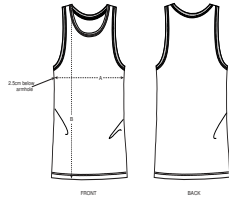

Certifications & memberships

Organic Certified by Control Union CU 919434

Wash Instructions

Wash similar colours together, do not iron on print, wash and iron inside out.

SIZES		S	M	L	XL	XXL
A	Half Chest	48	51	54	57	60
B	Body Length	70	72	74	76	78

### PACKING

SIZES	S	M	L	XL	XXL
PCS/BAG	5	5	5	5	5
PCS/BOX	100	100	100	100	100