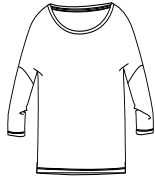

#### Wash Instructions

Wash similar colours together, do not iron on print, wash and iron inside out. Reshape while damp, lay flat to dry.

SIZES		XS	S	M	L	XL	XXL
A	Half Chest	53.5	56	59	62	65	68
B	Body Length	60	62	64	66	67	67
C	Sleeve Length	36.5	37.5	38.5	38.5	39	39