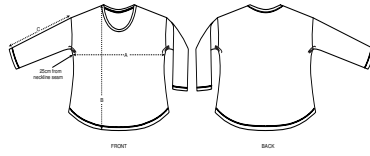

#### Wash Instructions

Wash similar colours together, do not iron on print, wash and iron inside out. Reshape while damp, lay flat to dry.

SIZES		XS	S	M	L	XL	XXL
A	Half Chest	53.5	56	59	62	65	68
B	Body Length	60	62	64	66	67	67
C	Sleeve Length	36.5	37.5	38.5	38.5	39	39